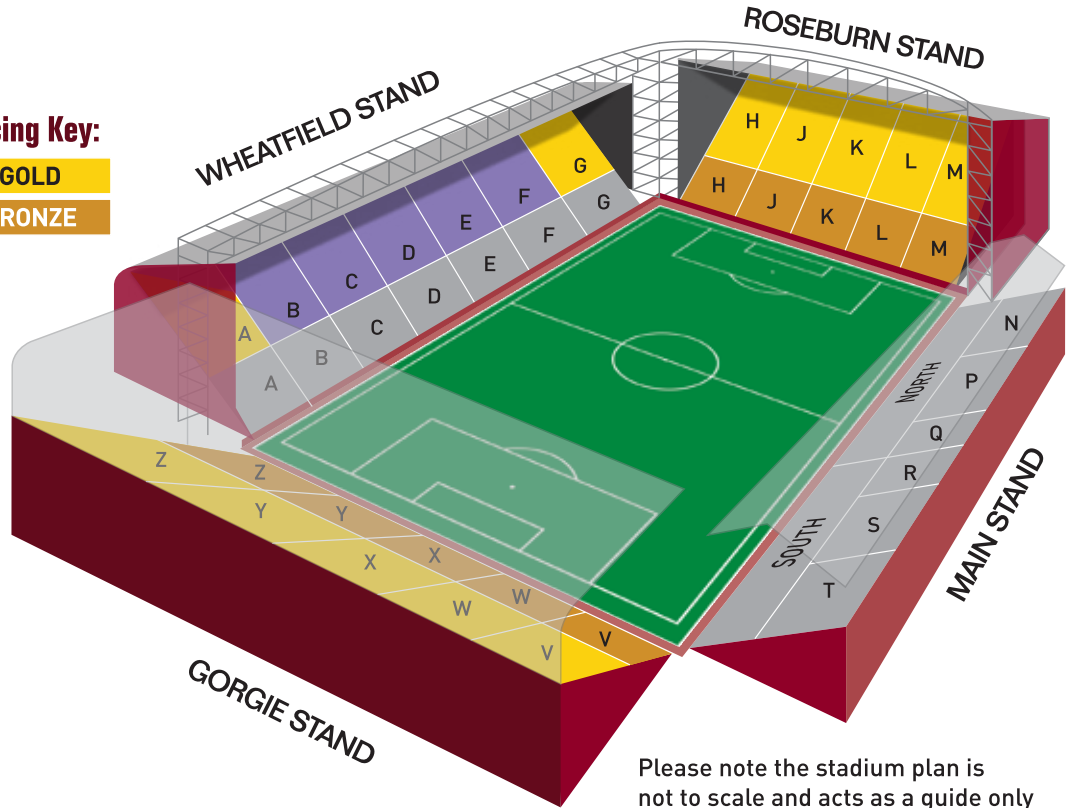

Season Ticket Pricing Key:

PLATINUM	GOLD
SILVER	BRONZE

Please note the stadium plan is not to scale and acts as a guide only