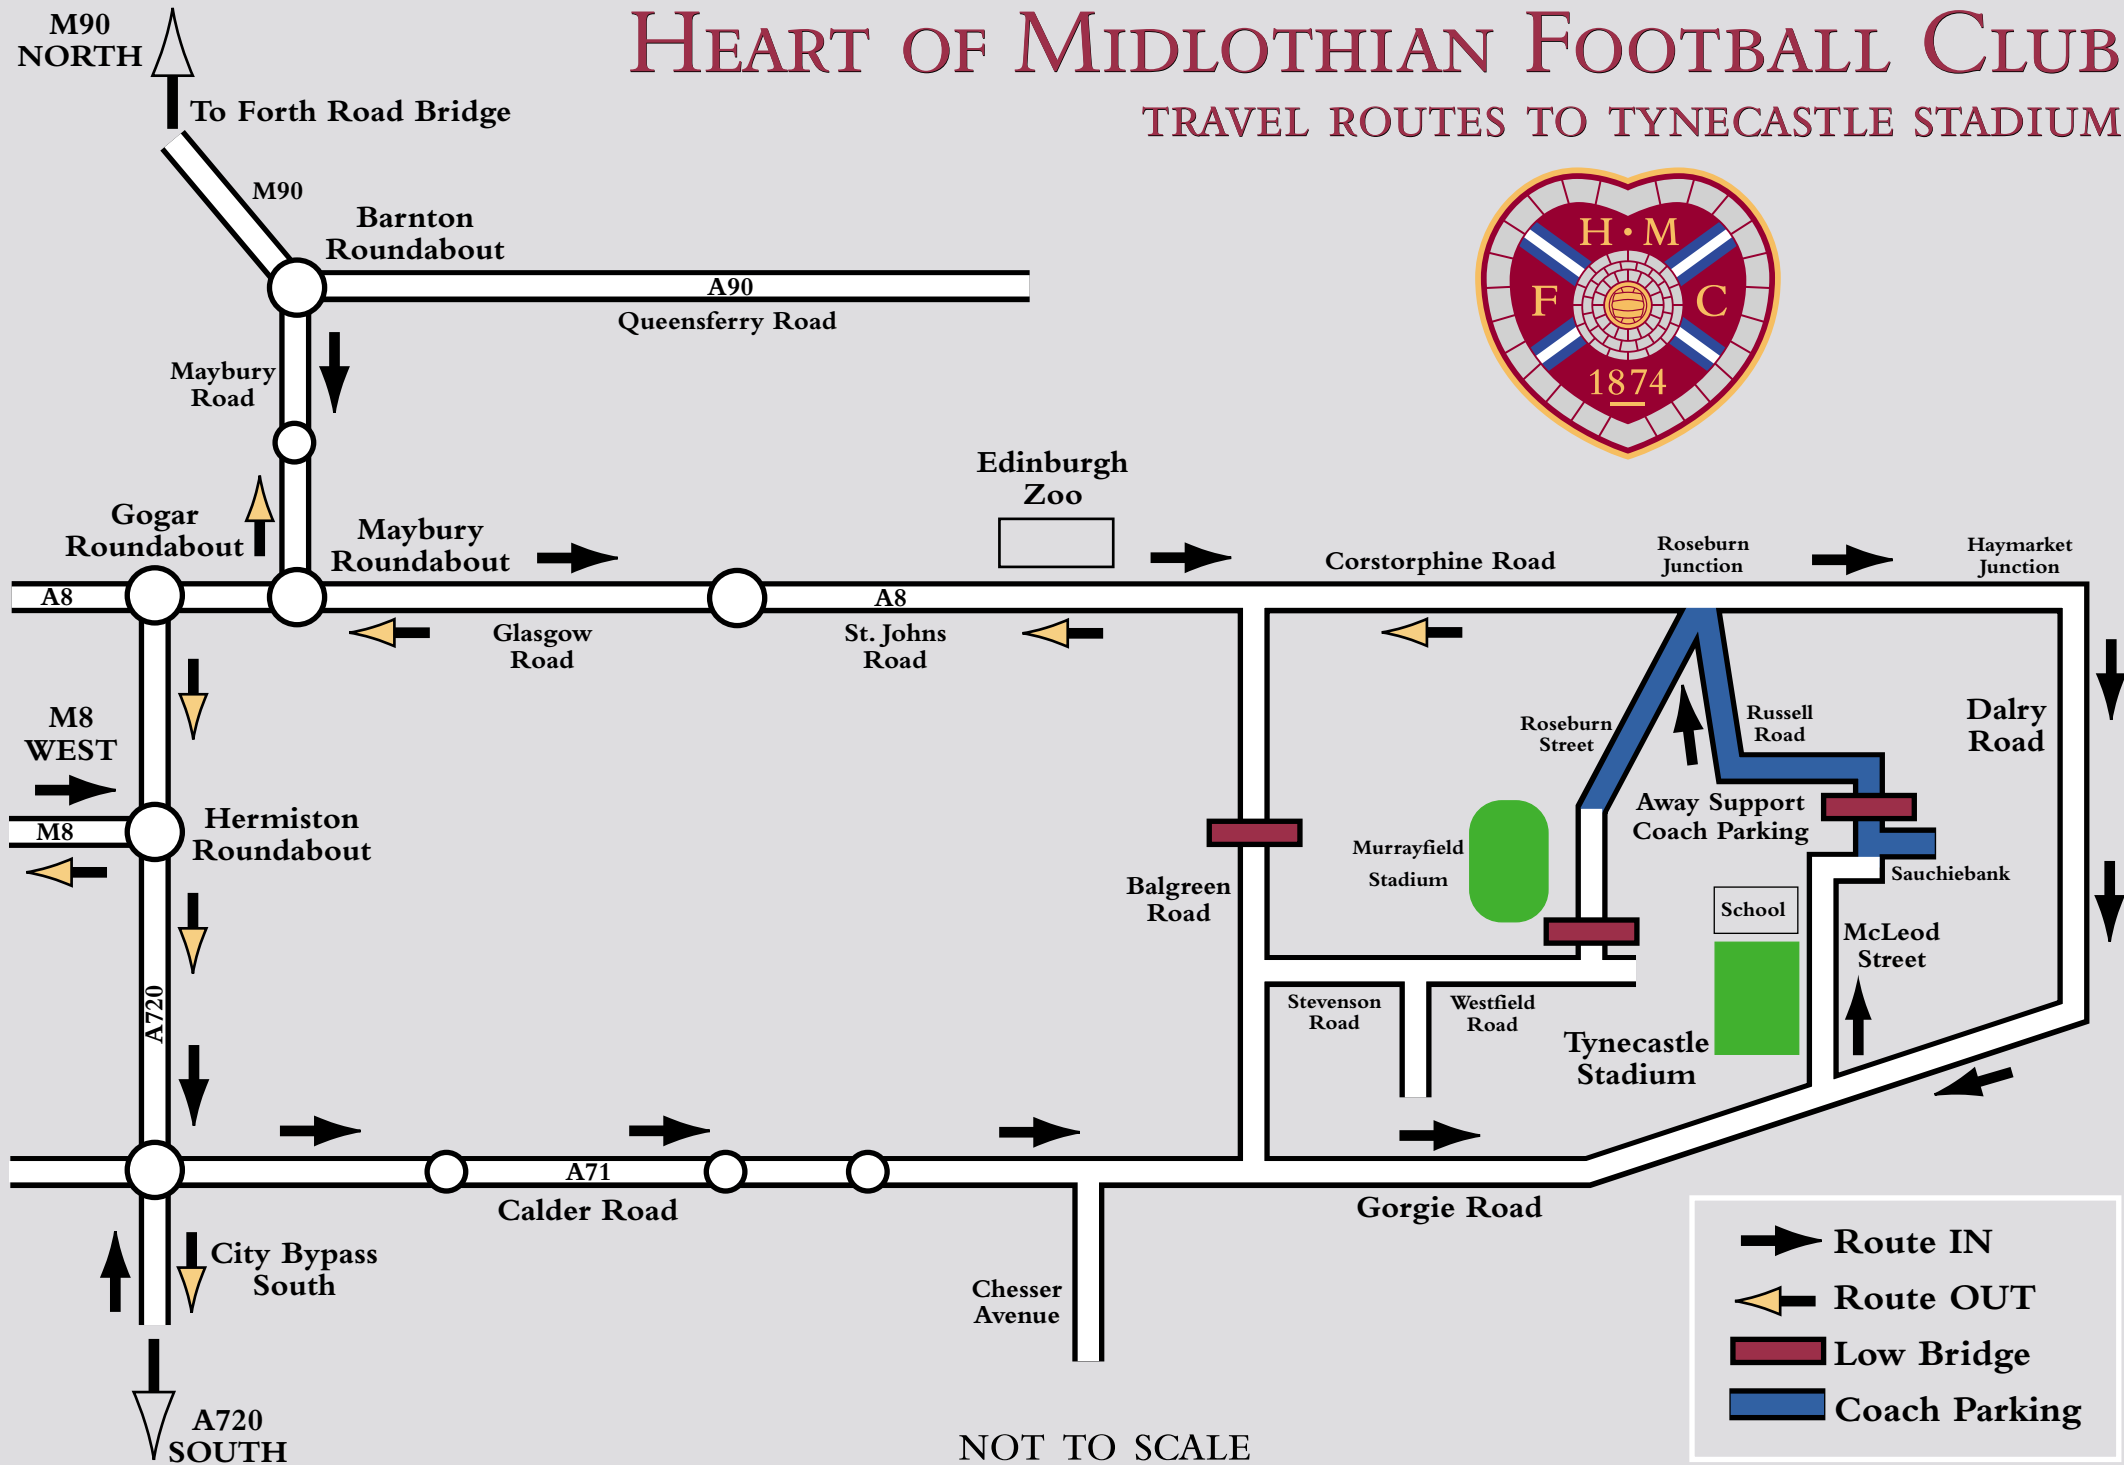

HEART OF MIDLOTHIAN FOOTBALL CLUB

TRAVEL ROUTES TO TYNECASTLE STADIUM

NOT TO SCALE